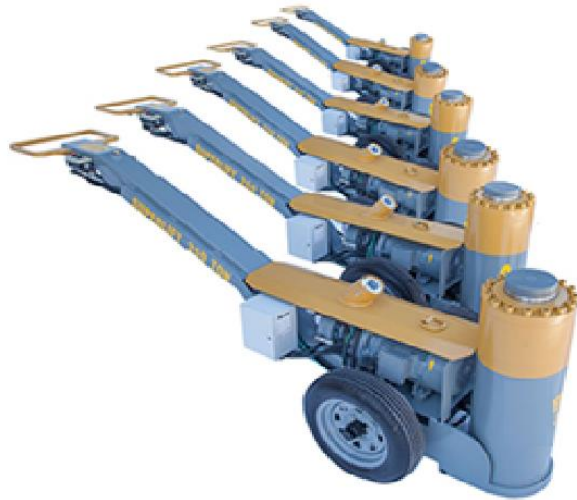

MINESUPPLY INTERNATIONAL

MANUFACTURERS REPRESENTATIVES - INTERNATIONAL MARKETS

Tel. 1-(604)479-5981 Fax 1-(604)380-2282 email: sales@minesupply.com Website: www.minesupply.com

---

MineSupply Loadmaster HD Mining Jacks 75-350 Ton Available in Air or Electric

10448 McEachern Street, Maple Ridge, British Columbia, Canada V2W 0H8

A div. of SDDC Ltd.