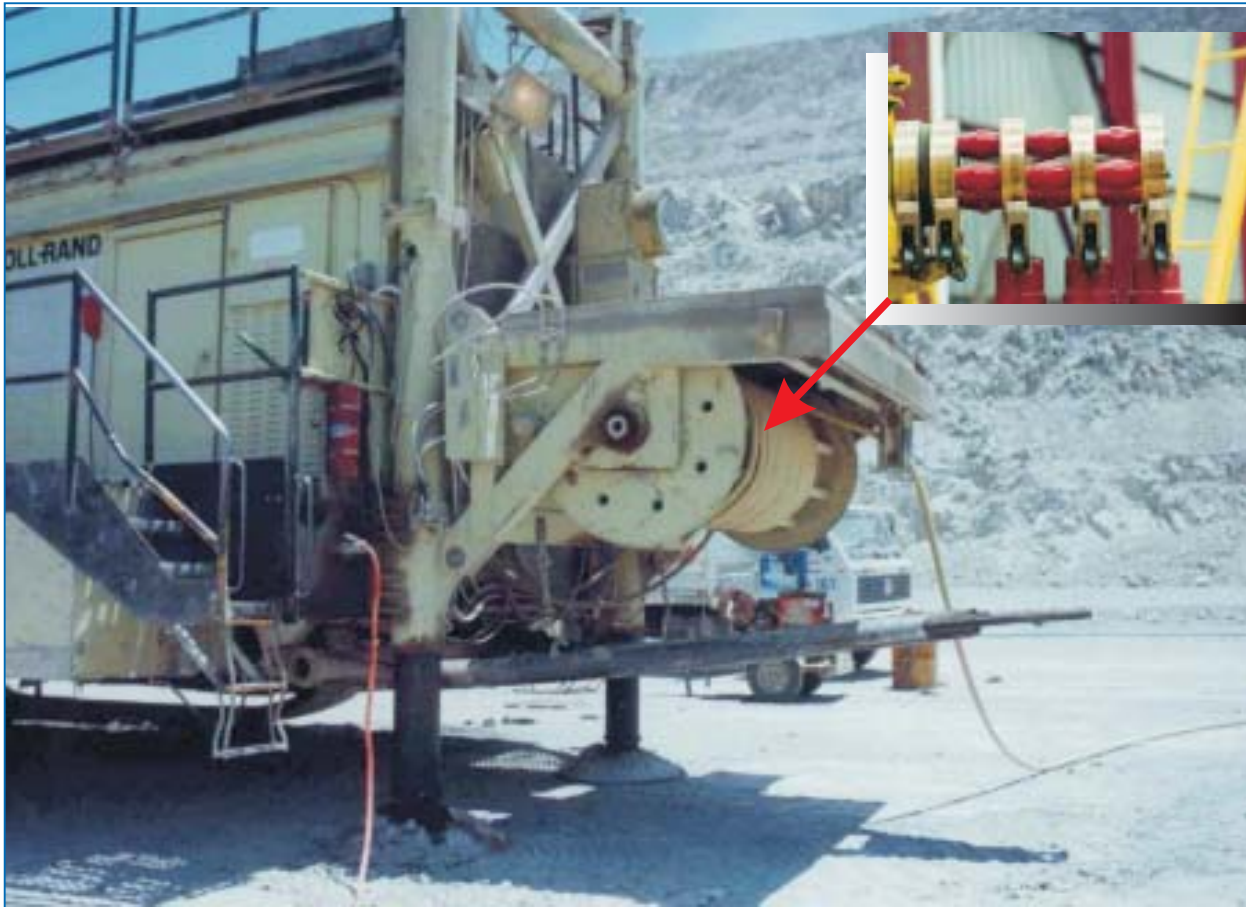

LIVE CABLE REELERS AVAILABLE IN DIFFERENTE AWG CALIBERS

- ◆ Drum capacity from 200 m to 1200 m.
- ◆ Service tensions up to 15 Kv.
- ◆ Drum cable coiling system.
- ◆ Adittional elements to retain (sockets/plugs/connectors).
- ◆ Towed drums, blade-mounted, or driller-mounted drums.
- ◆ Trailer mounted drums.